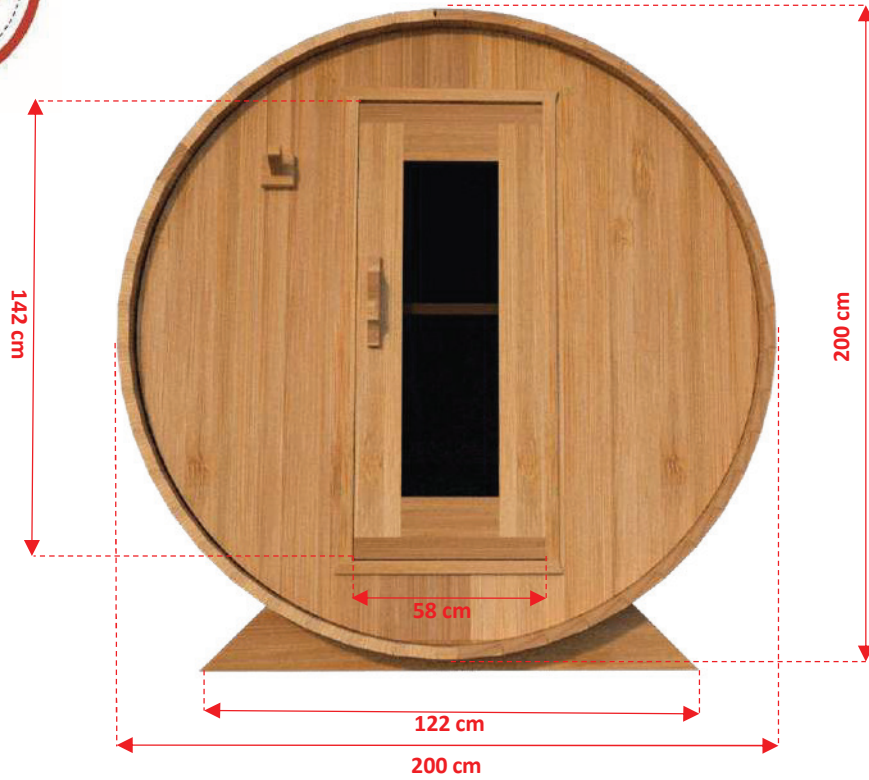

CT Harmony CTC22W 2m x 2m White Cedar Barrel Sauna

CT Harmony CTC22W 2m x 2m White Cedar Barrel Sauna

CT Harmony CTC22W 2m x 2m White Cedar Barrel Sauna

TC-01	46	201cm Standard Sauna Staves
TC-02	1	201cm Special Top Stave (Concave on both sides)
TC-03	1	201cm Special Bottom Stave (Convex on both sides)
TC-04	2	Barrel Cradles
TC-05	4	Half Moon Wall Sections with Bench Mount Brackets.
TC-06	1	Front Middle Wall Section + Pre-Hung Door
TC-07	1	Back Wall Section
TC-08	2	Pre Assembled Bench 180cm
TC-09	4	Bench Support Brackets
TC-10	1	Flat Floor (75cm x 180cm)
AB-01	3	Aluminum Sauna Bands
TR-01	1	Single Hook Towel Rack
DH-01	1	Outer Door Handle

Crate Size: 218cmx114cmx86cm
86"x45"x34"