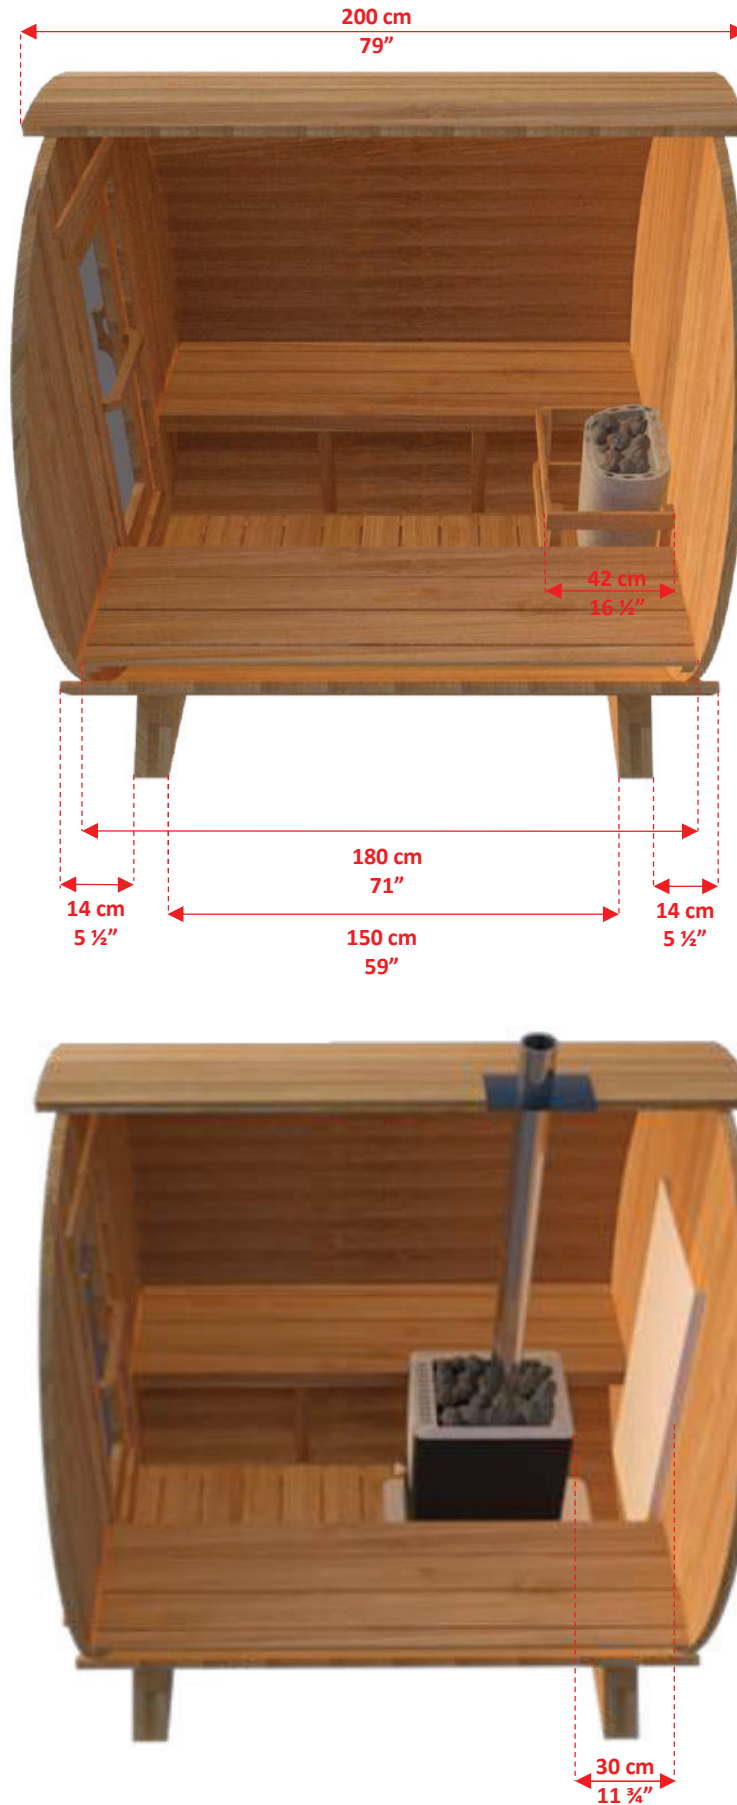

CT Harmony CTC22W 2m x 2m White Cedar Barrel Sauna

CT Harmony CTC22W 2m x 2m White Cedar Barrel Sauna

CT Harmony CTC22W 2m x 2m White Cedar Barrel Sauna

TC-01	46	201cm Standard Sauna Staves
TC-02	1	201cm Special Top Stave (Concave on both sides)
TC-03	1	201cm Special Bottom Stave (Convex on both sides)
TC-04	2	Barrel Cradles
TC-05	4	Half Moon Wall Sections with Bench Mount Brackets.
TC-06	1	Front Middle Wall Section + Pre-Hung Door
TC-07	1	Back Wall Section
TC-08	2	Pre Assembled Bench 180cm
TC-09	4	Bench Support Brackets
TC-10	1	Flat Floor (75cm x 180cm)
AB-01	3	Aluminum Sauna Bands
TR-01	1	Single Hook Towel Rack
DH-01	1	Outer Door Handle

Crate Size: 218cmx114cmx86cm
86"x45"x34"