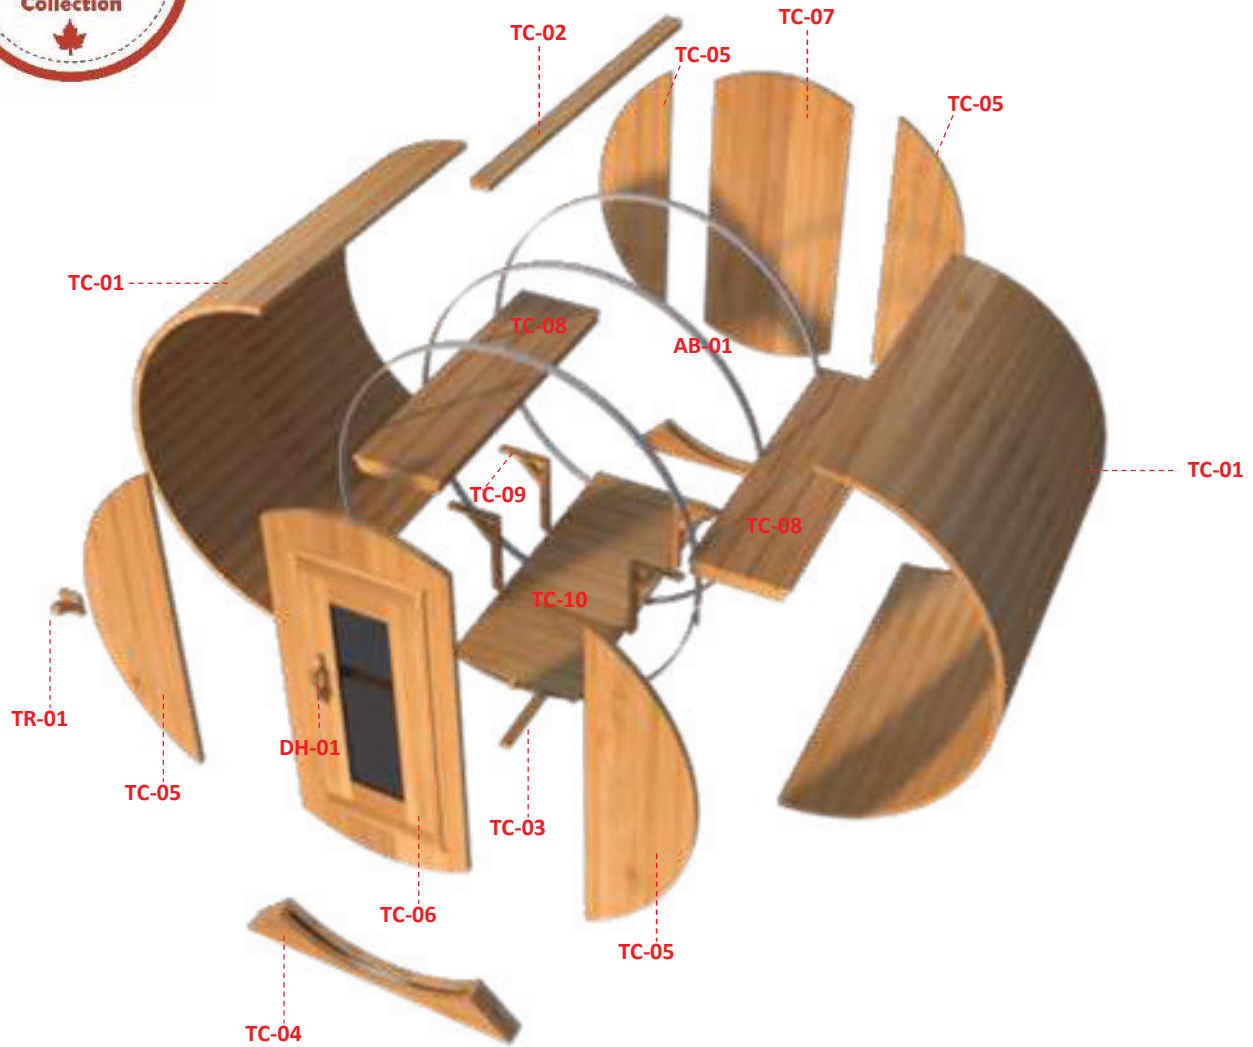

CT Harmony CTC22W 2m x 2m White Cedar Barrel Sauna

CT Harmony CTC22W 2m x 2m White Cedar Barrel Sauna

CT Harmony CTC22W 2m x 2m White Cedar Barrel Sauna

TC-01	46	201cm Standard Sauna Staves
TC-02	1	201cm Special Top Stave (Concave on both sides)
TC-03	1	201cm Special Bottom Stave (Convex on both sides)
TC-04	2	Barrel Cradles
TC-05	4	Half Moon Wall Sections with Bench Mount Brackets.
TC-06	1	Front Middle Wall Section + Pre-Hung Door
TC-07	1	Back Wall Section
TC-08	2	Pre Assembled Bench 180cm
TC-09	4	Bench Support Brackets
TC-10	1	Flat Floor (75cm x 180cm)
AB-01	3	Aluminum Sauna Bands
TR-01	1	Single Hook Towel Rack
DH-01	1	Outer Door Handle

Crate Size: 218cmx114cmx86cm
86"x45"x34"