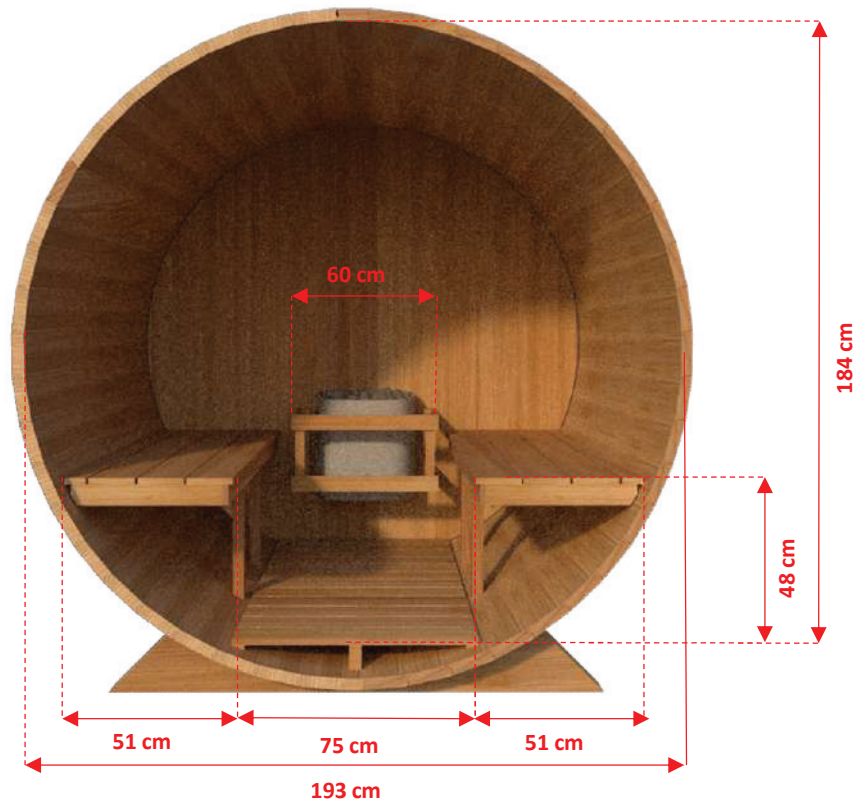

CT Harmony CTC22W 2m x 2m White Cedar Barrel Sauna

CT Harmony CTC22W 2m x 2m White Cedar Barrel Sauna

CT Harmony CTC22W 2m x 2m White Cedar Barrel Sauna

TC-01	46	201cm Standard Sauna Staves
TC-02	1	201cm Special Top Stave (Concave on both sides)
TC-03	1	201cm Special Bottom Stave (Convex on both sides)
TC-04	2	Barrel Cradles
TC-05	4	Half Moon Wall Sections with Bench Mount Brackets.
TC-06	1	Front Middle Wall Section + Pre-Hung Door
TC-07	1	Back Wall Section
TC-08	2	Pre Assembled Bench 180cm
TC-09	4	Bench Support Brackets
TC-10	1	Flat Floor (75cm x 180cm)
AB-01	3	Aluminum Sauna Bands
TR-01	1	Single Hook Towel Rack
DH-01	1	Outer Door Handle

Crate Size: 218cmx114cmx86cm
86"x45"x34"