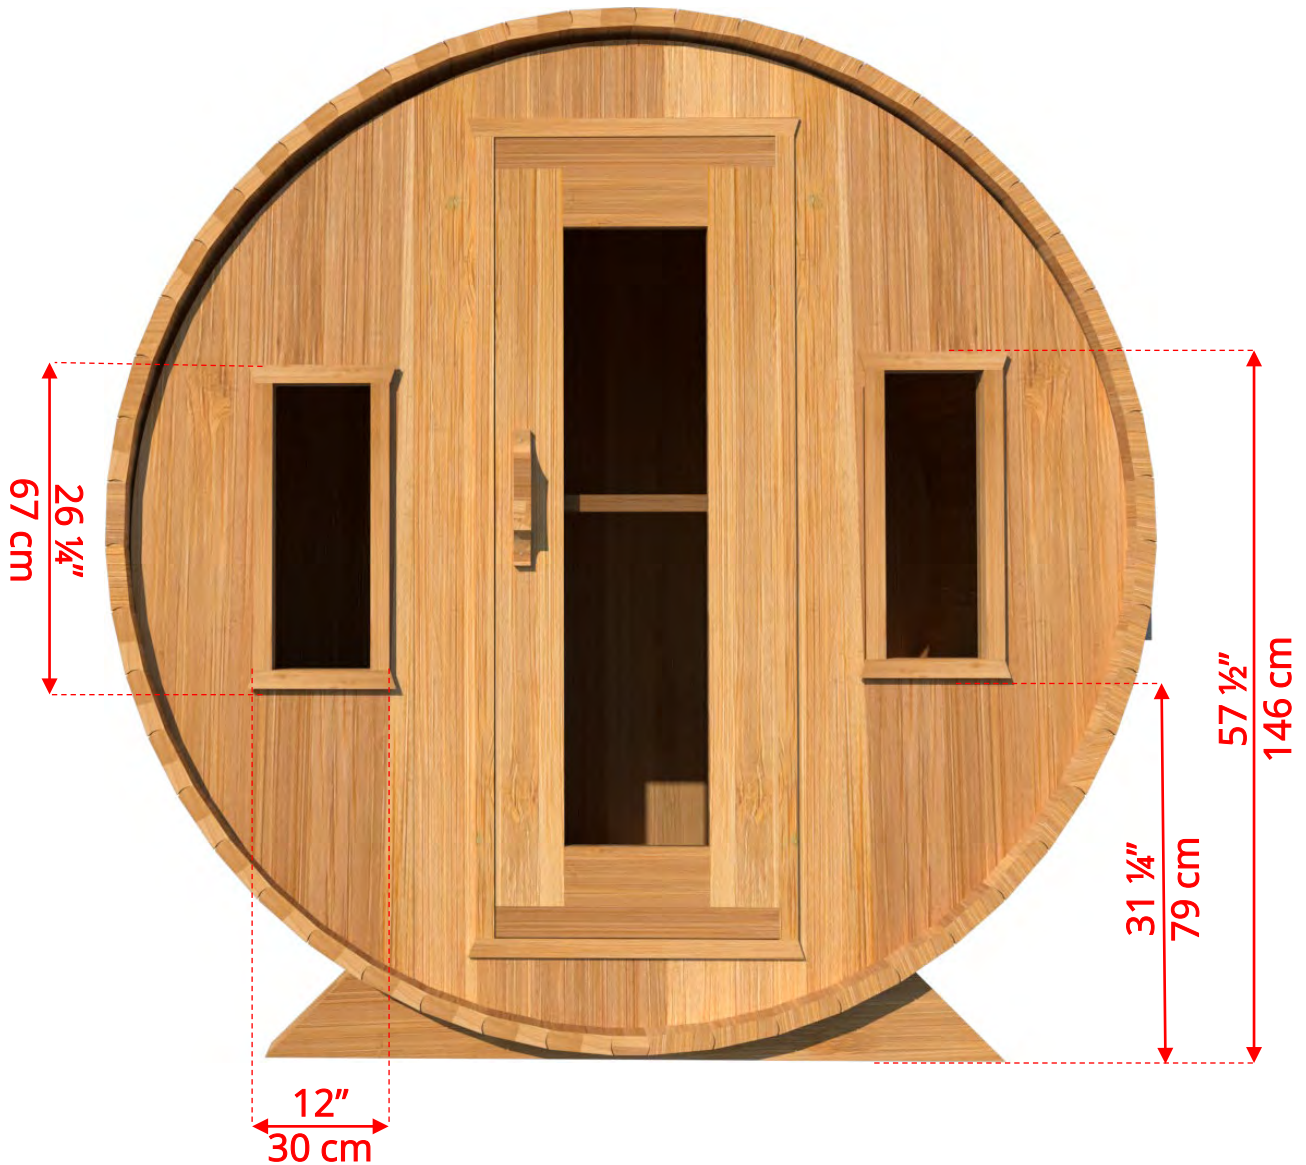

770/772 7'x7' (214cm) Barrel Sauna

770/772

7'x7' (214cm) Barrel Sauna

- *Standard bench layout shown with optional sauna floor*
 - *(product # 4020036)*

770/772

7'x7' (214cm) Barrel Sauna

770/772

7'x7' (214cm) Barrel Sauna

77SSU
Signature Sauna Benches

770/772

7'x7' (214cm) Barrel Sauna

77LLU
Lounge Sauna Benches

770/772

7'x7' (214cm) Barrel Sauna

W2

2 Windows in Front Wall

**Product W2 - 2 windows available on changeroom or back wall at same measurements as front wall*

770/772

7'x7' (214cm) Barrel Sauna

WHMF7

Halfmoon Front Wall Windows

WHMFB7

Halfmoon Back Wall Window

770/772

7'x7' (214cm) Barrel Sauna

W1
Rectangle Window in Back Wall

770/772

7'x7' (214cm) Barrel Sauna

SB210
Harvia M3 Wood Burning Heater

Please note - Drawing shows sauna room measurements only.