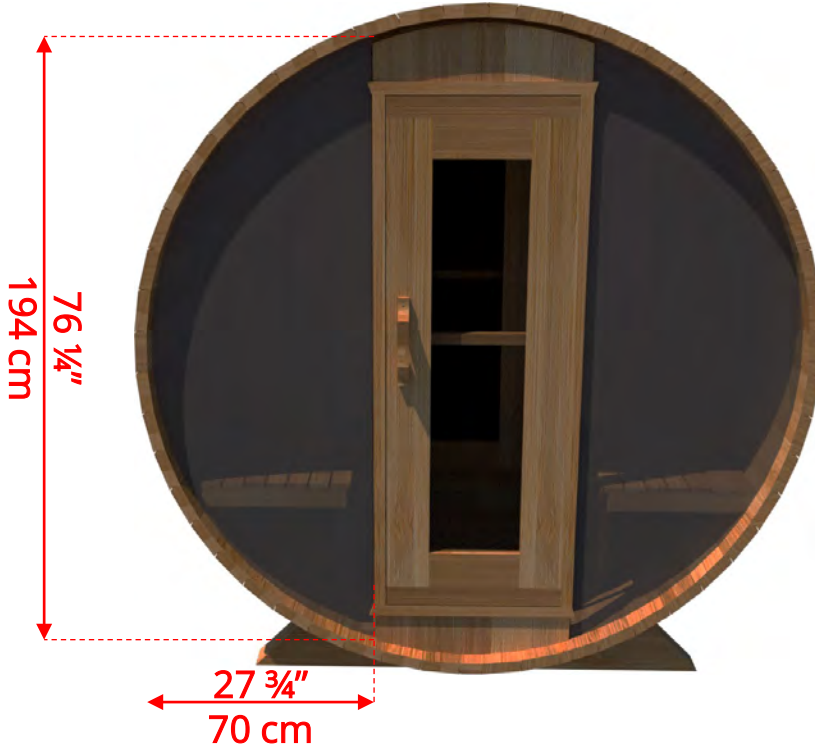

770/772 7'x7' (214cm) Barrel Sauna

770/772

7'x7' (214cm) Barrel Sauna

- *Standard bench layout shown with optional sauna floor*
 - *(product # 4020036)*

770/772

7'x7' (214cm) Barrel Sauna

770/772

7'x7' (214cm) Barrel Sauna

77SSU
Signature Sauna Benches

770/772

7'x7' (214cm) Barrel Sauna

77LLU
Lounge Sauna Benches

770/772

7'x7' (214cm) Barrel Sauna

W2

2 Windows in Front Wall

**Product W2 - 2 windows available on changeroom or back wall at same measurements as front wall*

770/772

7'x7' (214cm) Barrel Sauna

WHMF7

Halfmoon Front Wall Windows

WHMFB7

Halfmoon Back Wall Window

770/772

7'x7' (214cm) Barrel Sauna

W1
Rectangle Window in Back Wall

770/772

7'x7' (214cm) Barrel Sauna

SB210
Harvia M3 Wood Burning Heater

Please note - Drawing shows sauna room measurements only.