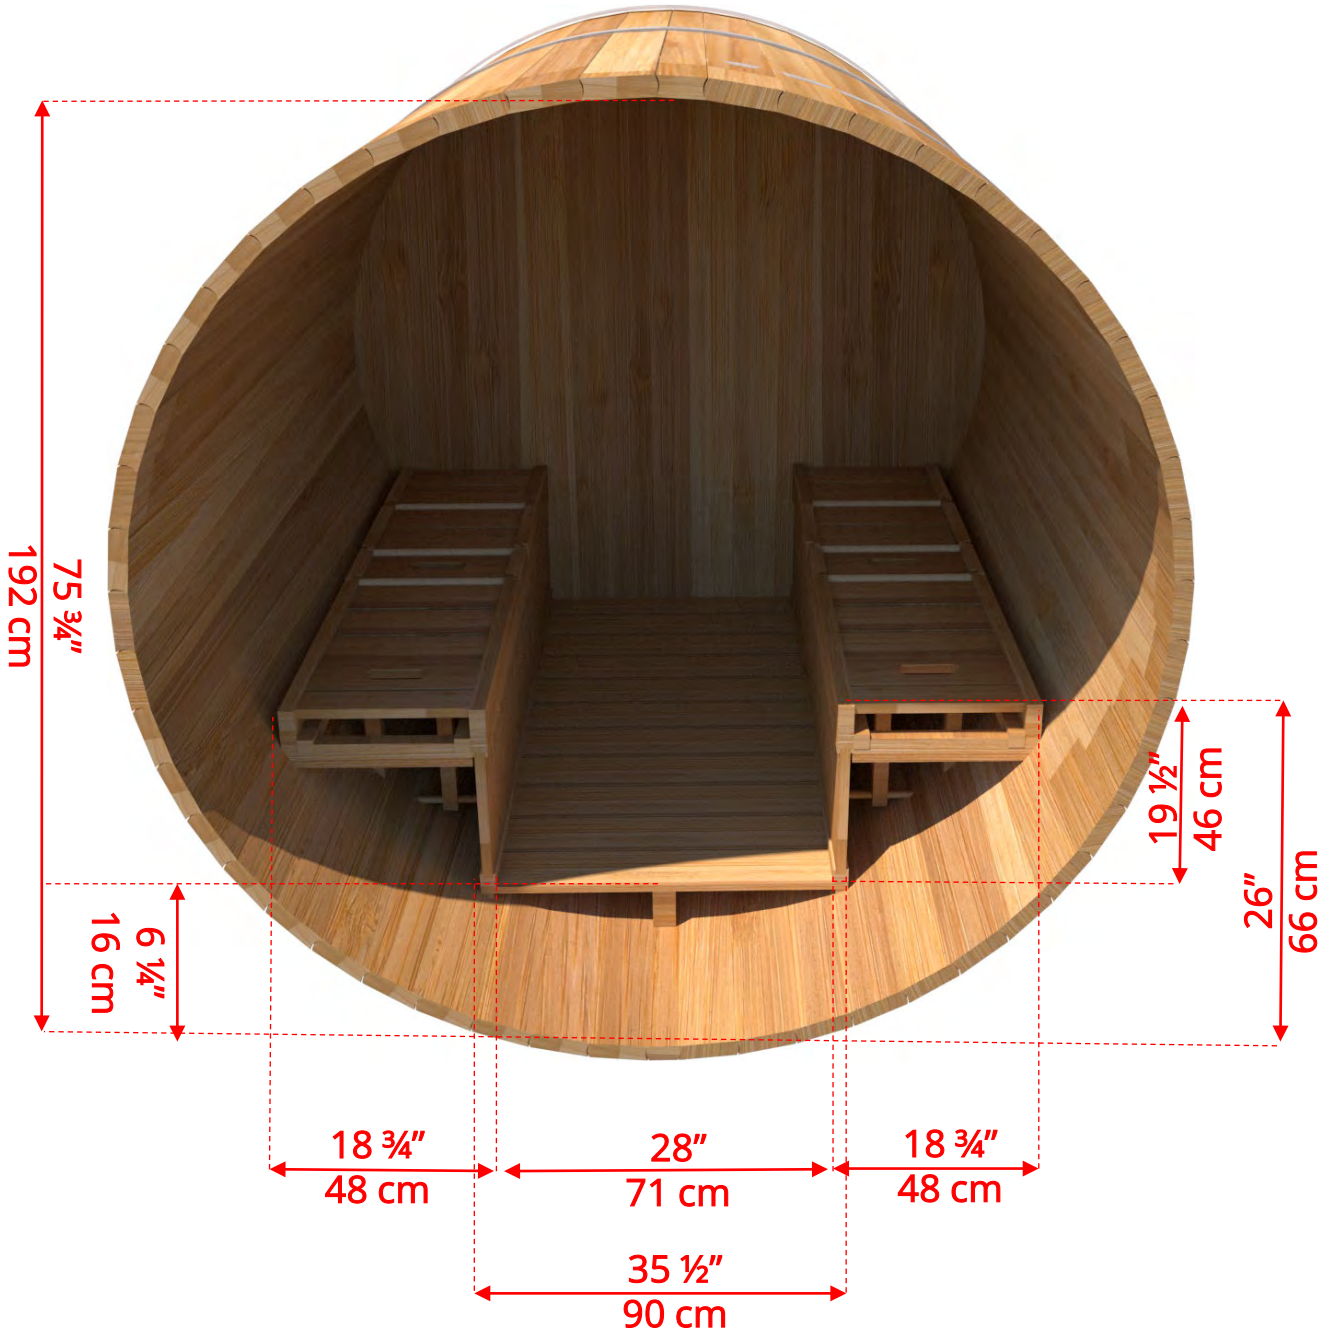

770/772 7'x7' (214cm) Barrel Sauna

770/772

7'x7' (214cm) Barrel Sauna

- *Standard bench layout shown with optional sauna floor*
 - *(product # 4020036)*

770/772

7'x7' (214cm) Barrel Sauna

770/772

7'x7' (214cm) Barrel Sauna

77SSU
Signature Sauna Benches

770/772

7'x7' (214cm) Barrel Sauna

77LLU
Lounge Sauna Benches

770/772

7'x7' (214cm) Barrel Sauna

W2

2 Windows in Front Wall

**Product W2 - 2 windows available on changeroom or back wall at same measurements as front wall*

770/772

7'x7' (214cm) Barrel Sauna

WHMF7

Halfmoon Front Wall Windows

WHMFB7

Halfmoon Back Wall Window

770/772

7'x7' (214cm) Barrel Sauna

W1
Rectangle Window in Back Wall

770/772

7'x7' (214cm) Barrel Sauna

SB210
Harvia M3 Wood Burning Heater

Please note - Drawing shows sauna room measurements only.