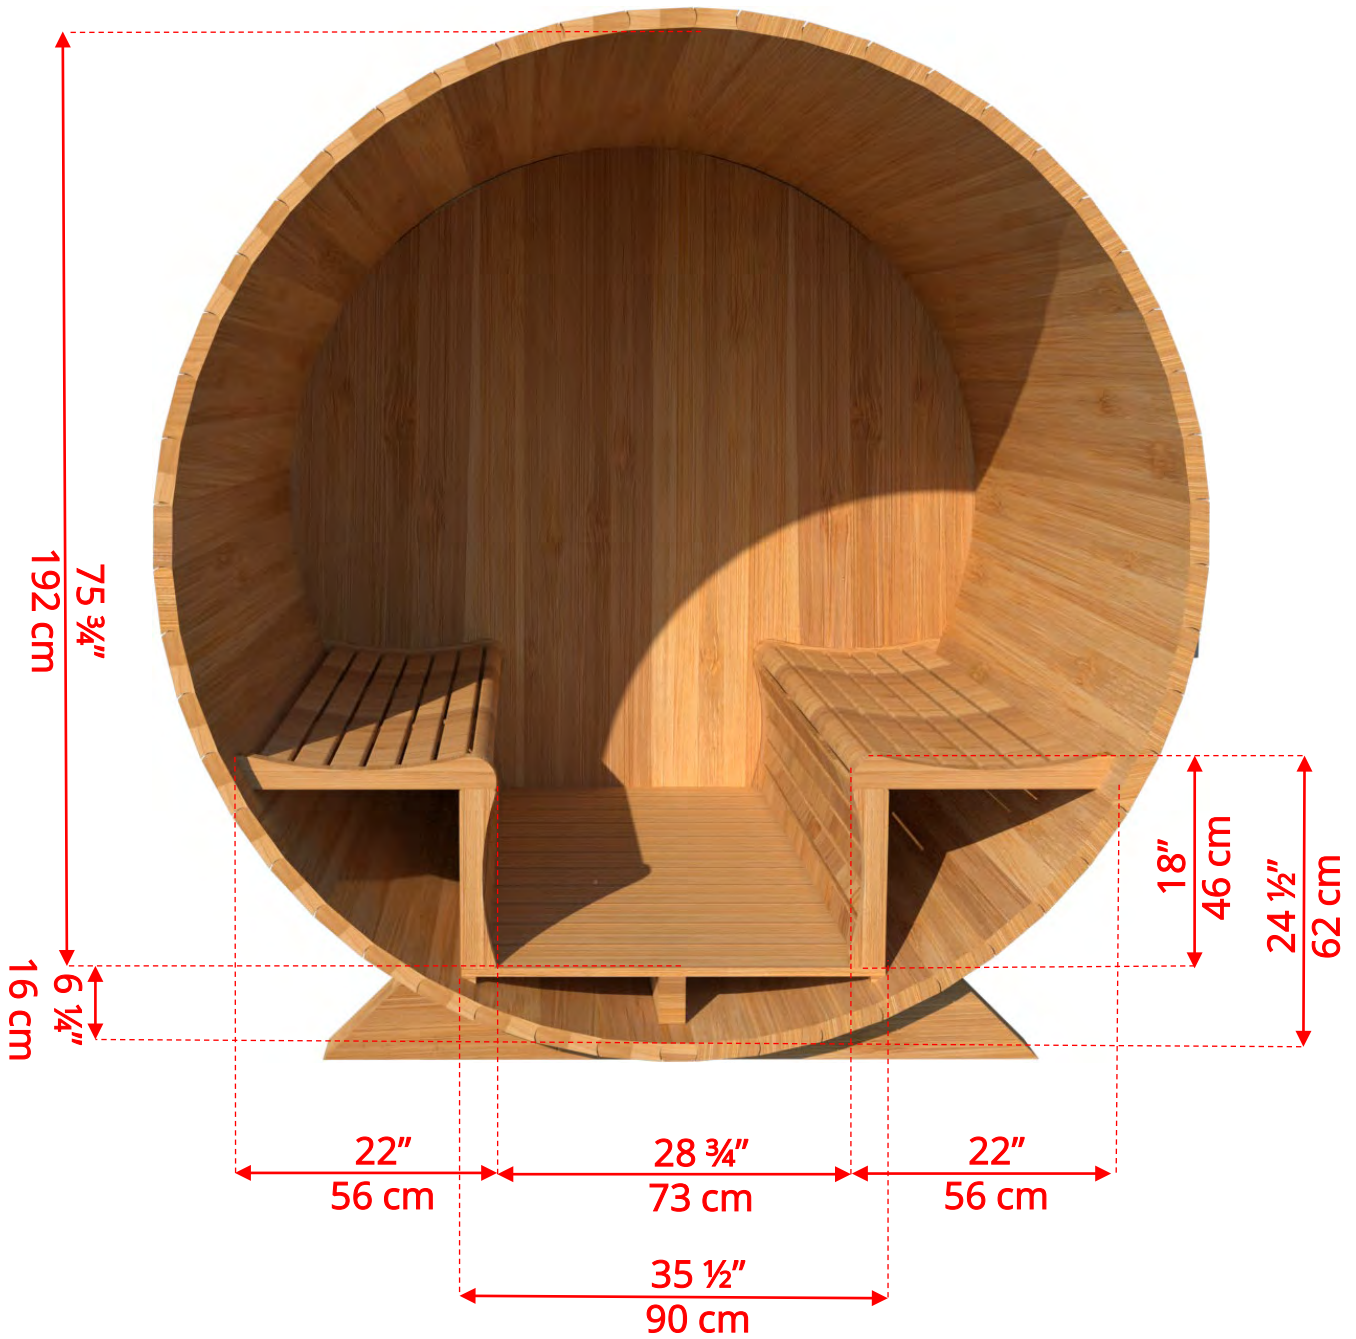

770/772 7'x7' (214cm) Barrel Sauna

770/772

7'x7' (214cm) Barrel Sauna

- *Standard bench layout shown with optional sauna floor*
 - *(product # 4020036)*

770/772

7'x7' (214cm) Barrel Sauna

770/772

7'x7' (214cm) Barrel Sauna

77SSU
Signature Sauna Benches

770/772

7'x7' (214cm) Barrel Sauna

77LLU
Lounge Sauna Benches

770/772

7'x7' (214cm) Barrel Sauna

W2

2 Windows in Front Wall

**Product W2 - 2 windows available on changeroom or back wall at same measurements as front wall*

770/772

7'x7' (214cm) Barrel Sauna

WHMF7

Halfmoon Front Wall Windows

WHMFB7

Halfmoon Back Wall Window

770/772

7'x7' (214cm) Barrel Sauna

W1
Rectangle Window in Back Wall

770/772

7'x7' (214cm) Barrel Sauna

SB210
Harvia M3 Wood Burning Heater

Please note - Drawing shows sauna room measurements only.