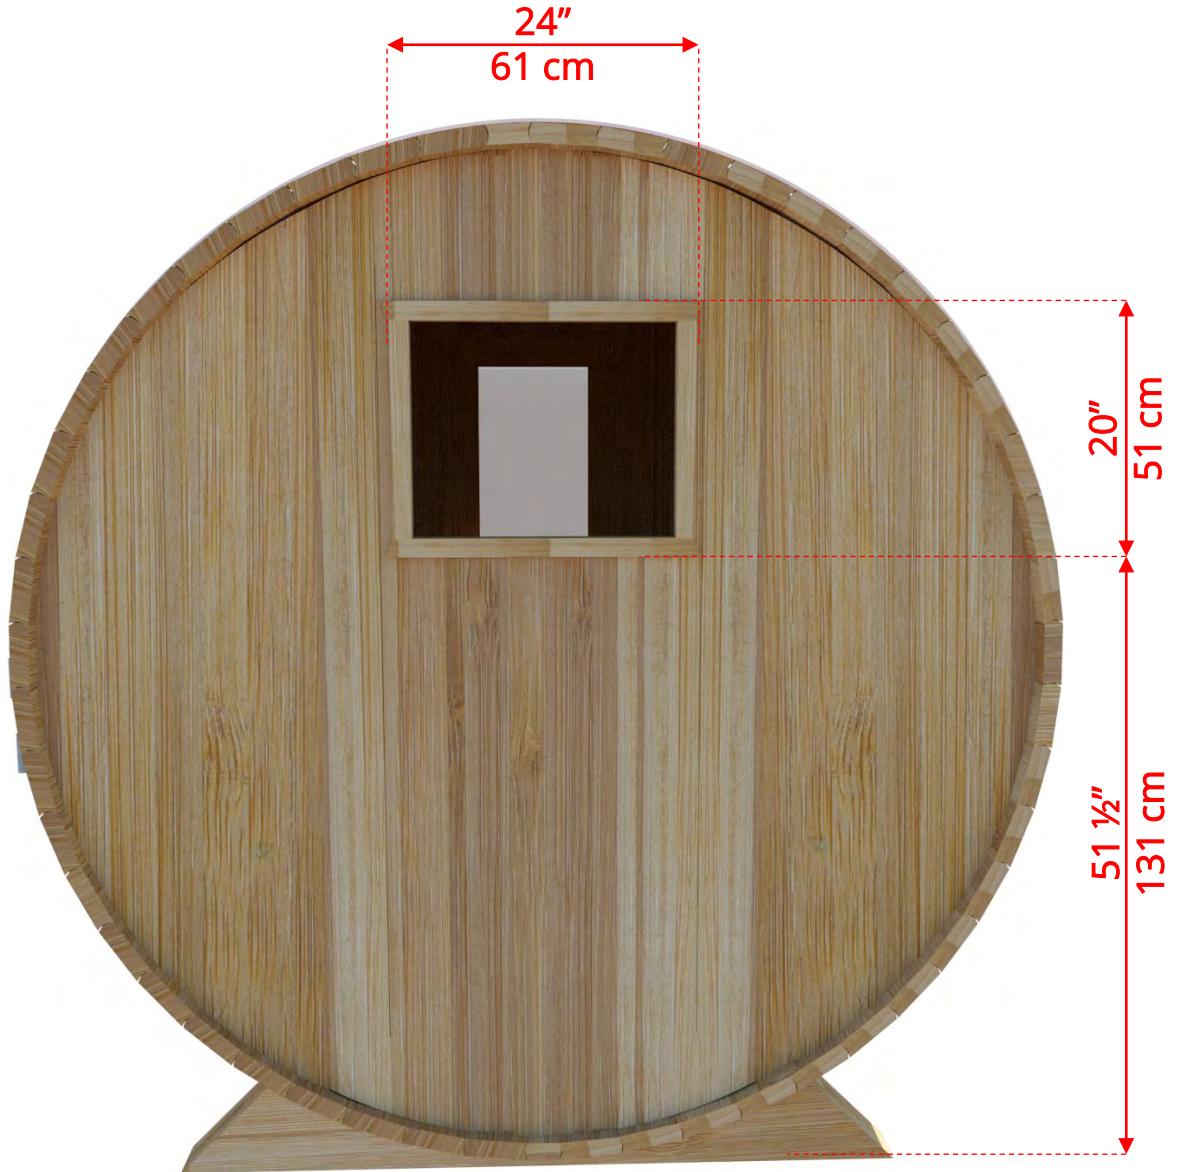

770/772 7'x7' (214cm) Barrel Sauna

770/772

7'x7' (214cm) Barrel Sauna

- *Standard bench layout shown with optional sauna floor*
 - *(product # 4020036)*

770/772

7'x7' (214cm) Barrel Sauna

770/772

7'x7' (214cm) Barrel Sauna

77SSU
Signature Sauna Benches

770/772

7'x7' (214cm) Barrel Sauna

77LLU
Lounge Sauna Benches

770/772

7'x7' (214cm) Barrel Sauna

W2

2 Windows in Front Wall

**Product W2 - 2 windows available on changeroom or back wall at same measurements as front wall*

770/772

7'x7' (214cm) Barrel Sauna

WHMF7

Halfmoon Front Wall Windows

WHMFB7

Halfmoon Back Wall Window

770/772

7'x7' (214cm) Barrel Sauna

W1
Rectangle Window in Back Wall

770/772

7'x7' (214cm) Barrel Sauna

SB210
Harvia M3 Wood Burning Heater

Please note - Drawing shows sauna room measurements only.