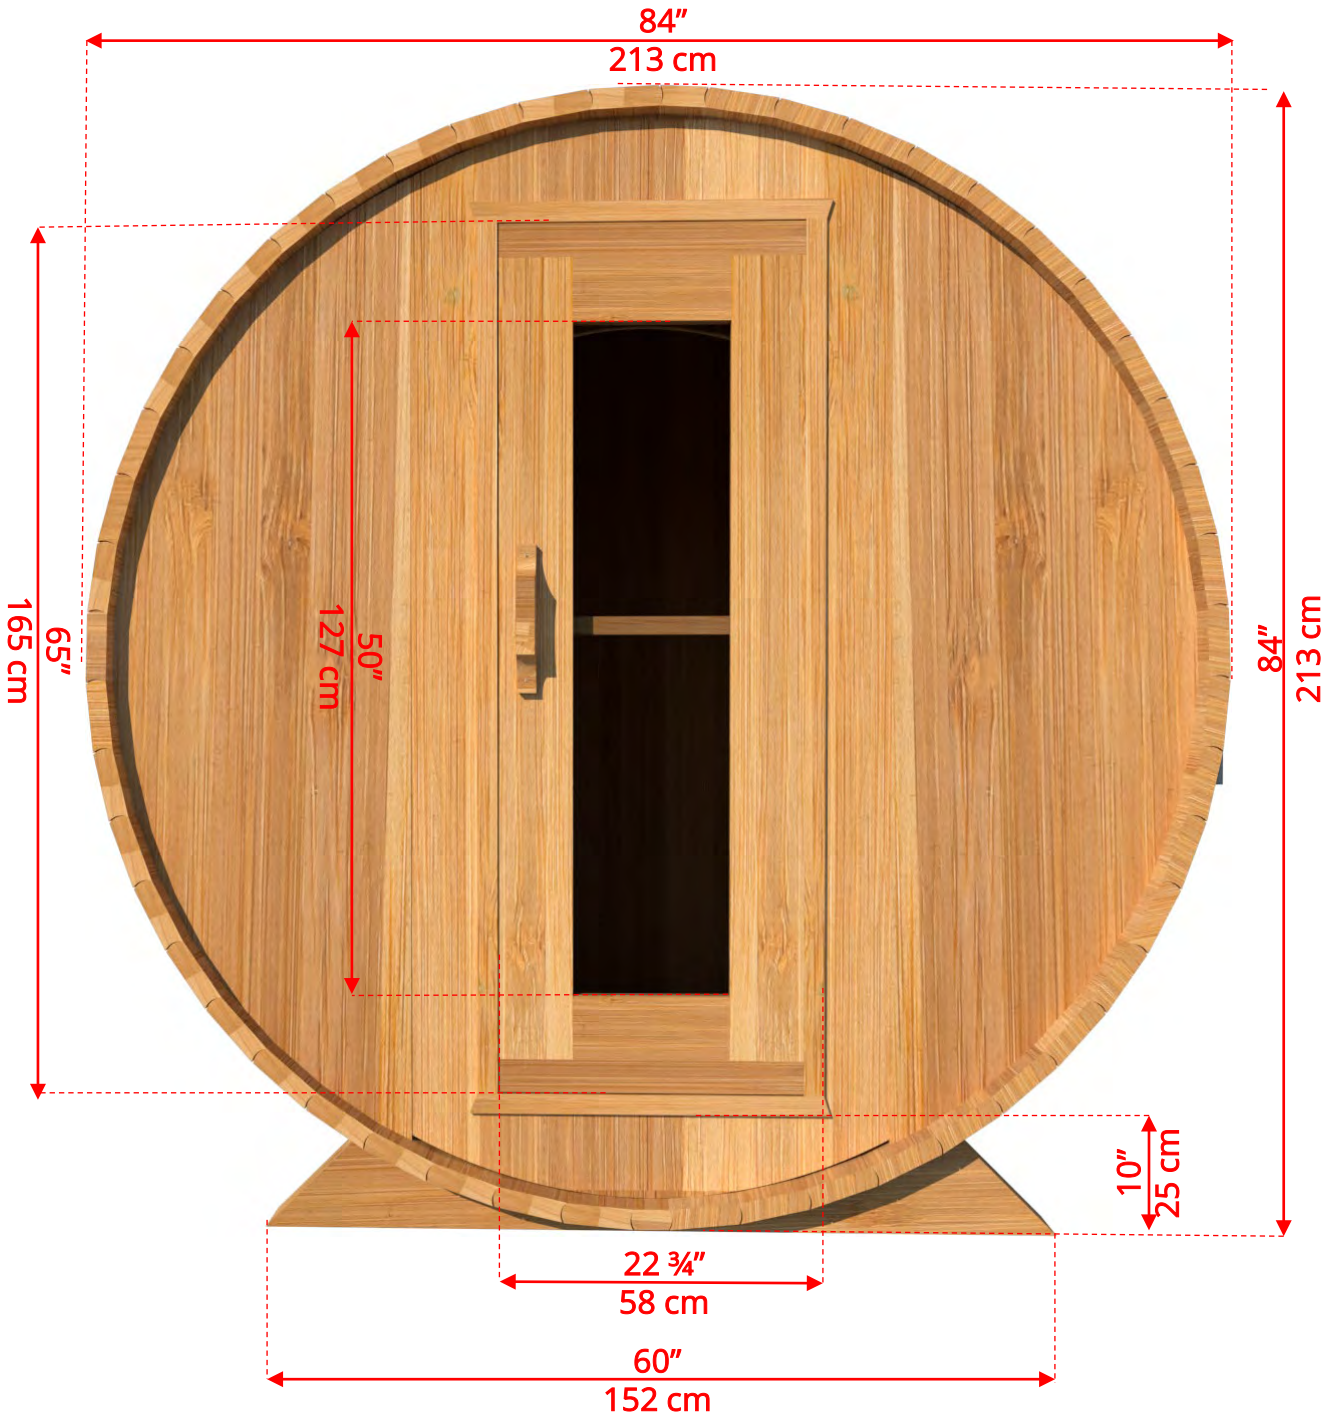

770/772 7'x7' (214cm) Barrel Sauna

770/772

7'x7' (214cm) Barrel Sauna

- *Standard bench layout shown with optional sauna floor*
 - *(product # 4020036)*

770/772

7'x7' (214cm) Barrel Sauna

770/772

7'x7' (214cm) Barrel Sauna

77SSU
Signature Sauna Benches

770/772

7'x7' (214cm) Barrel Sauna

77LLU
Lounge Sauna Benches

770/772

7'x7' (214cm) Barrel Sauna

W2

2 Windows in Front Wall

**Product W2 - 2 windows available on changeroom or back wall at same measurements as front wall*

770/772

7'x7' (214cm) Barrel Sauna

WHMF7

Halfmoon Front Wall Windows

WHMFB7

Halfmoon Back Wall Window

770/772

7'x7' (214cm) Barrel Sauna

W1
Rectangle Window in Back Wall

770/772

7'x7' (214cm) Barrel Sauna

SB210
Harvia M3 Wood Burning Heater

Please note - Drawing shows sauna room measurements only.