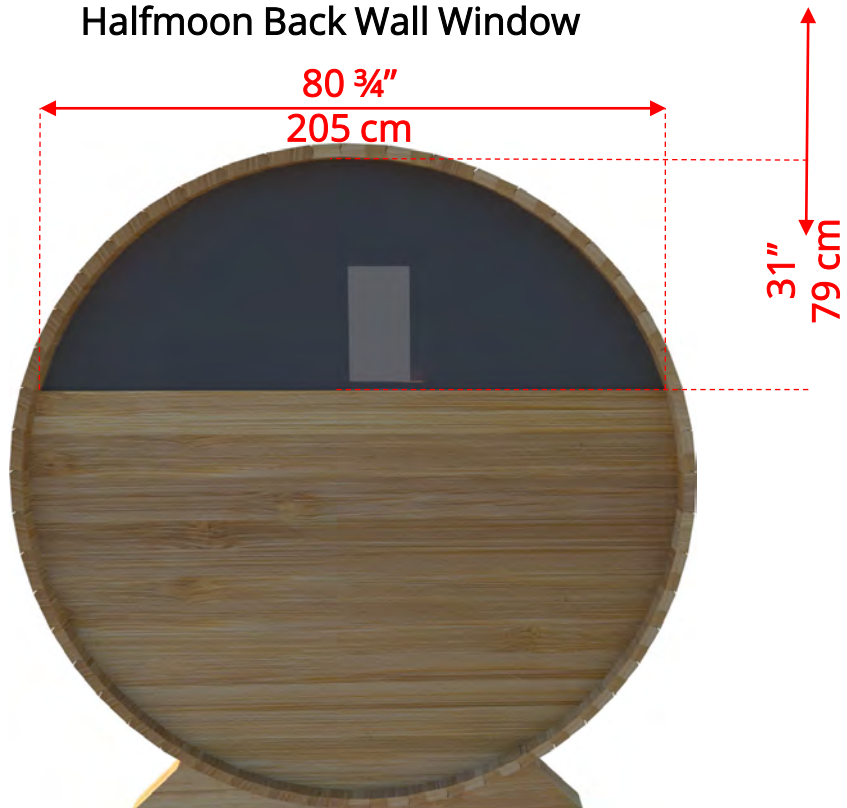

770/772 7'x7' (214cm) Barrel Sauna

770/772

7'x7' (214cm) Barrel Sauna

- *Standard bench layout shown with optional sauna floor*
 - *(product # 4020036)*

770/772

7'x7' (214cm) Barrel Sauna

770/772

7'x7' (214cm) Barrel Sauna

77SSU
Signature Sauna Benches

770/772

7'x7' (214cm) Barrel Sauna

77LLU
Lounge Sauna Benches

770/772

7'x7' (214cm) Barrel Sauna

W2

2 Windows in Front Wall

**Product W2 - 2 windows available on changeroom or back wall at same measurements as front wall*

770/772

7'x7' (214cm) Barrel Sauna

WHMF7

Halfmoon Front Wall Windows

WHMFB7

Halfmoon Back Wall Window

770/772

7'x7' (214cm) Barrel Sauna

W1
Rectangle Window in Back Wall

770/772

7'x7' (214cm) Barrel Sauna

SB210
Harvia M3 Wood Burning Heater

Please note - Drawing shows sauna room measurements only.