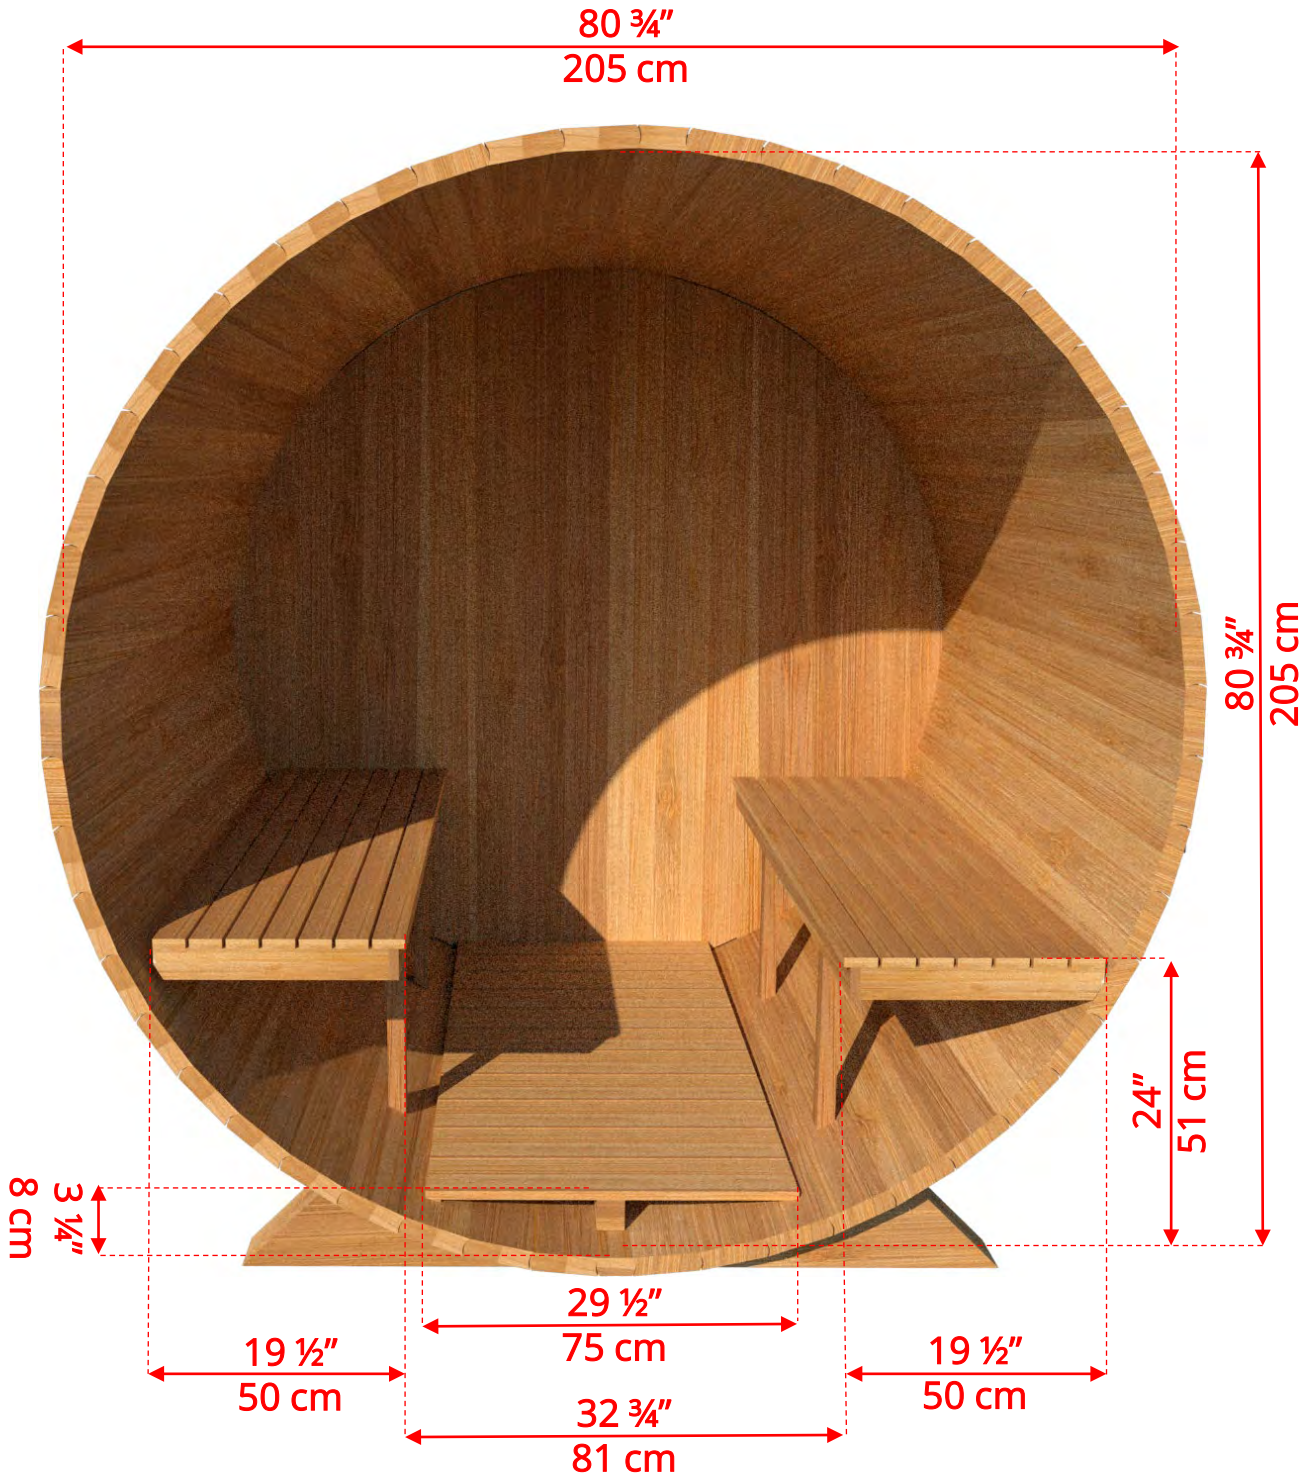

770/772 7'x7' (214cm) Barrel Sauna

770/772

7'x7' (214cm) Barrel Sauna

- *Standard bench layout shown with optional sauna floor*
 - *(product # 4020036)*

770/772

7'x7' (214cm) Barrel Sauna

770/772

7'x7' (214cm) Barrel Sauna

77SSU
Signature Sauna Benches

770/772

7'x7' (214cm) Barrel Sauna

77LLU
Lounge Sauna Benches

770/772

7'x7' (214cm) Barrel Sauna

W2

2 Windows in Front Wall

**Product W2 - 2 windows available on changeroom or back wall at same measurements as front wall*

770/772

7'x7' (214cm) Barrel Sauna

WHMF7

Halfmoon Front Wall Windows

WHMFB7

Halfmoon Back Wall Window

770/772

7'x7' (214cm) Barrel Sauna

W1
Rectangle Window in Back Wall

770/772

7'x7' (214cm) Barrel Sauna

SB210
Harvia M3 Wood Burning Heater

Please note - Drawing shows sauna room measurements only.